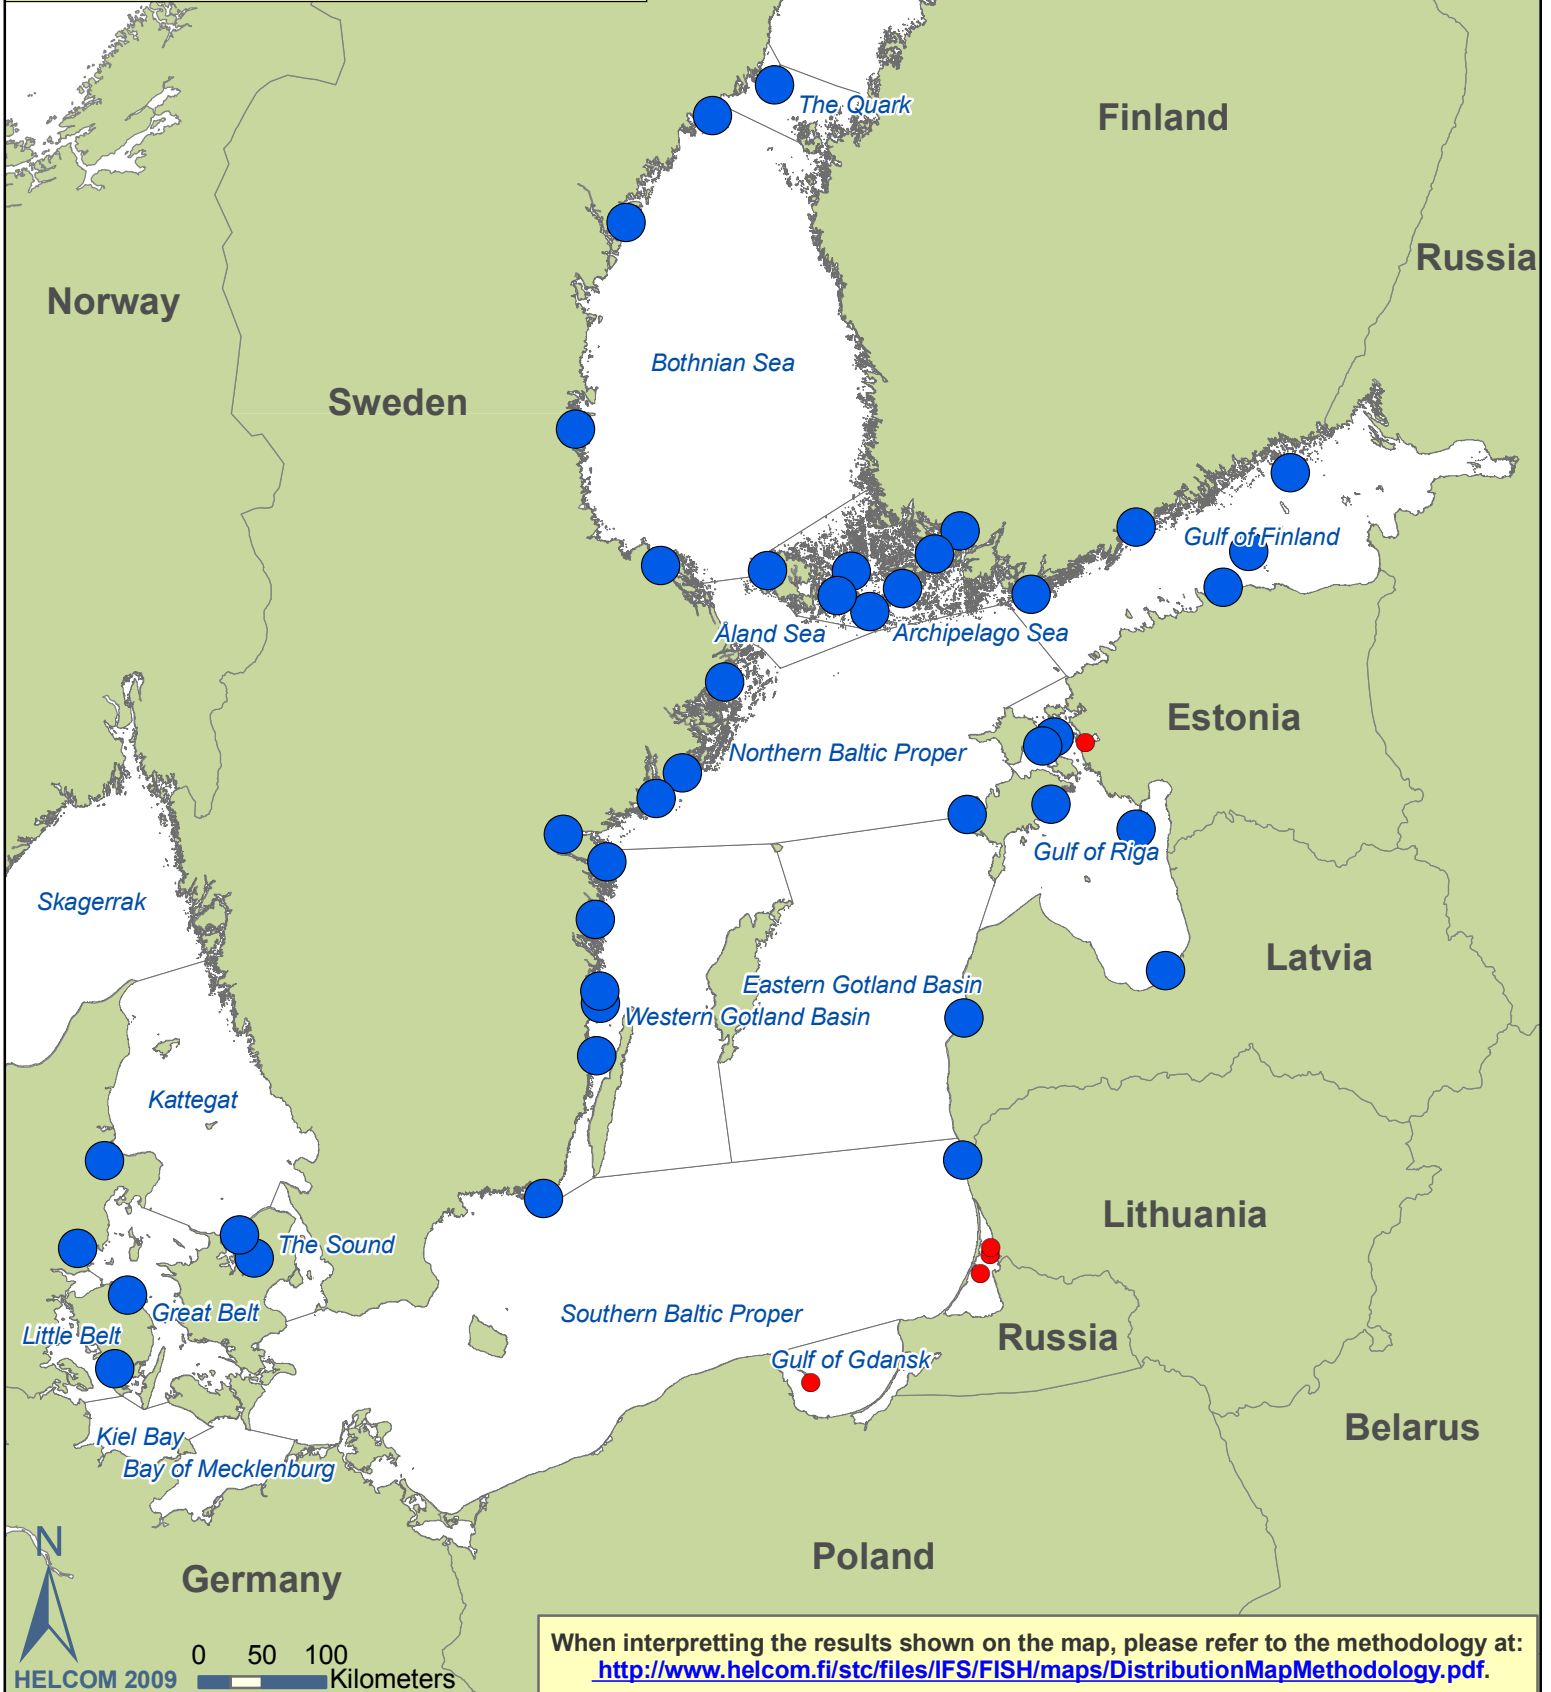

**Presence of Baltic herring (*Clupea harengus*) at HELCOM coastal fish monitoring stations during summer months of 2001-2006**

**Presence of Baltic herring**

- Not found
- Found

When interpreting the results shown on the map, please refer to the methodology at: <http://www.helcom.fi/stc/files/IFS/FISH/maps/DistributionMapMethodology.pdf>.