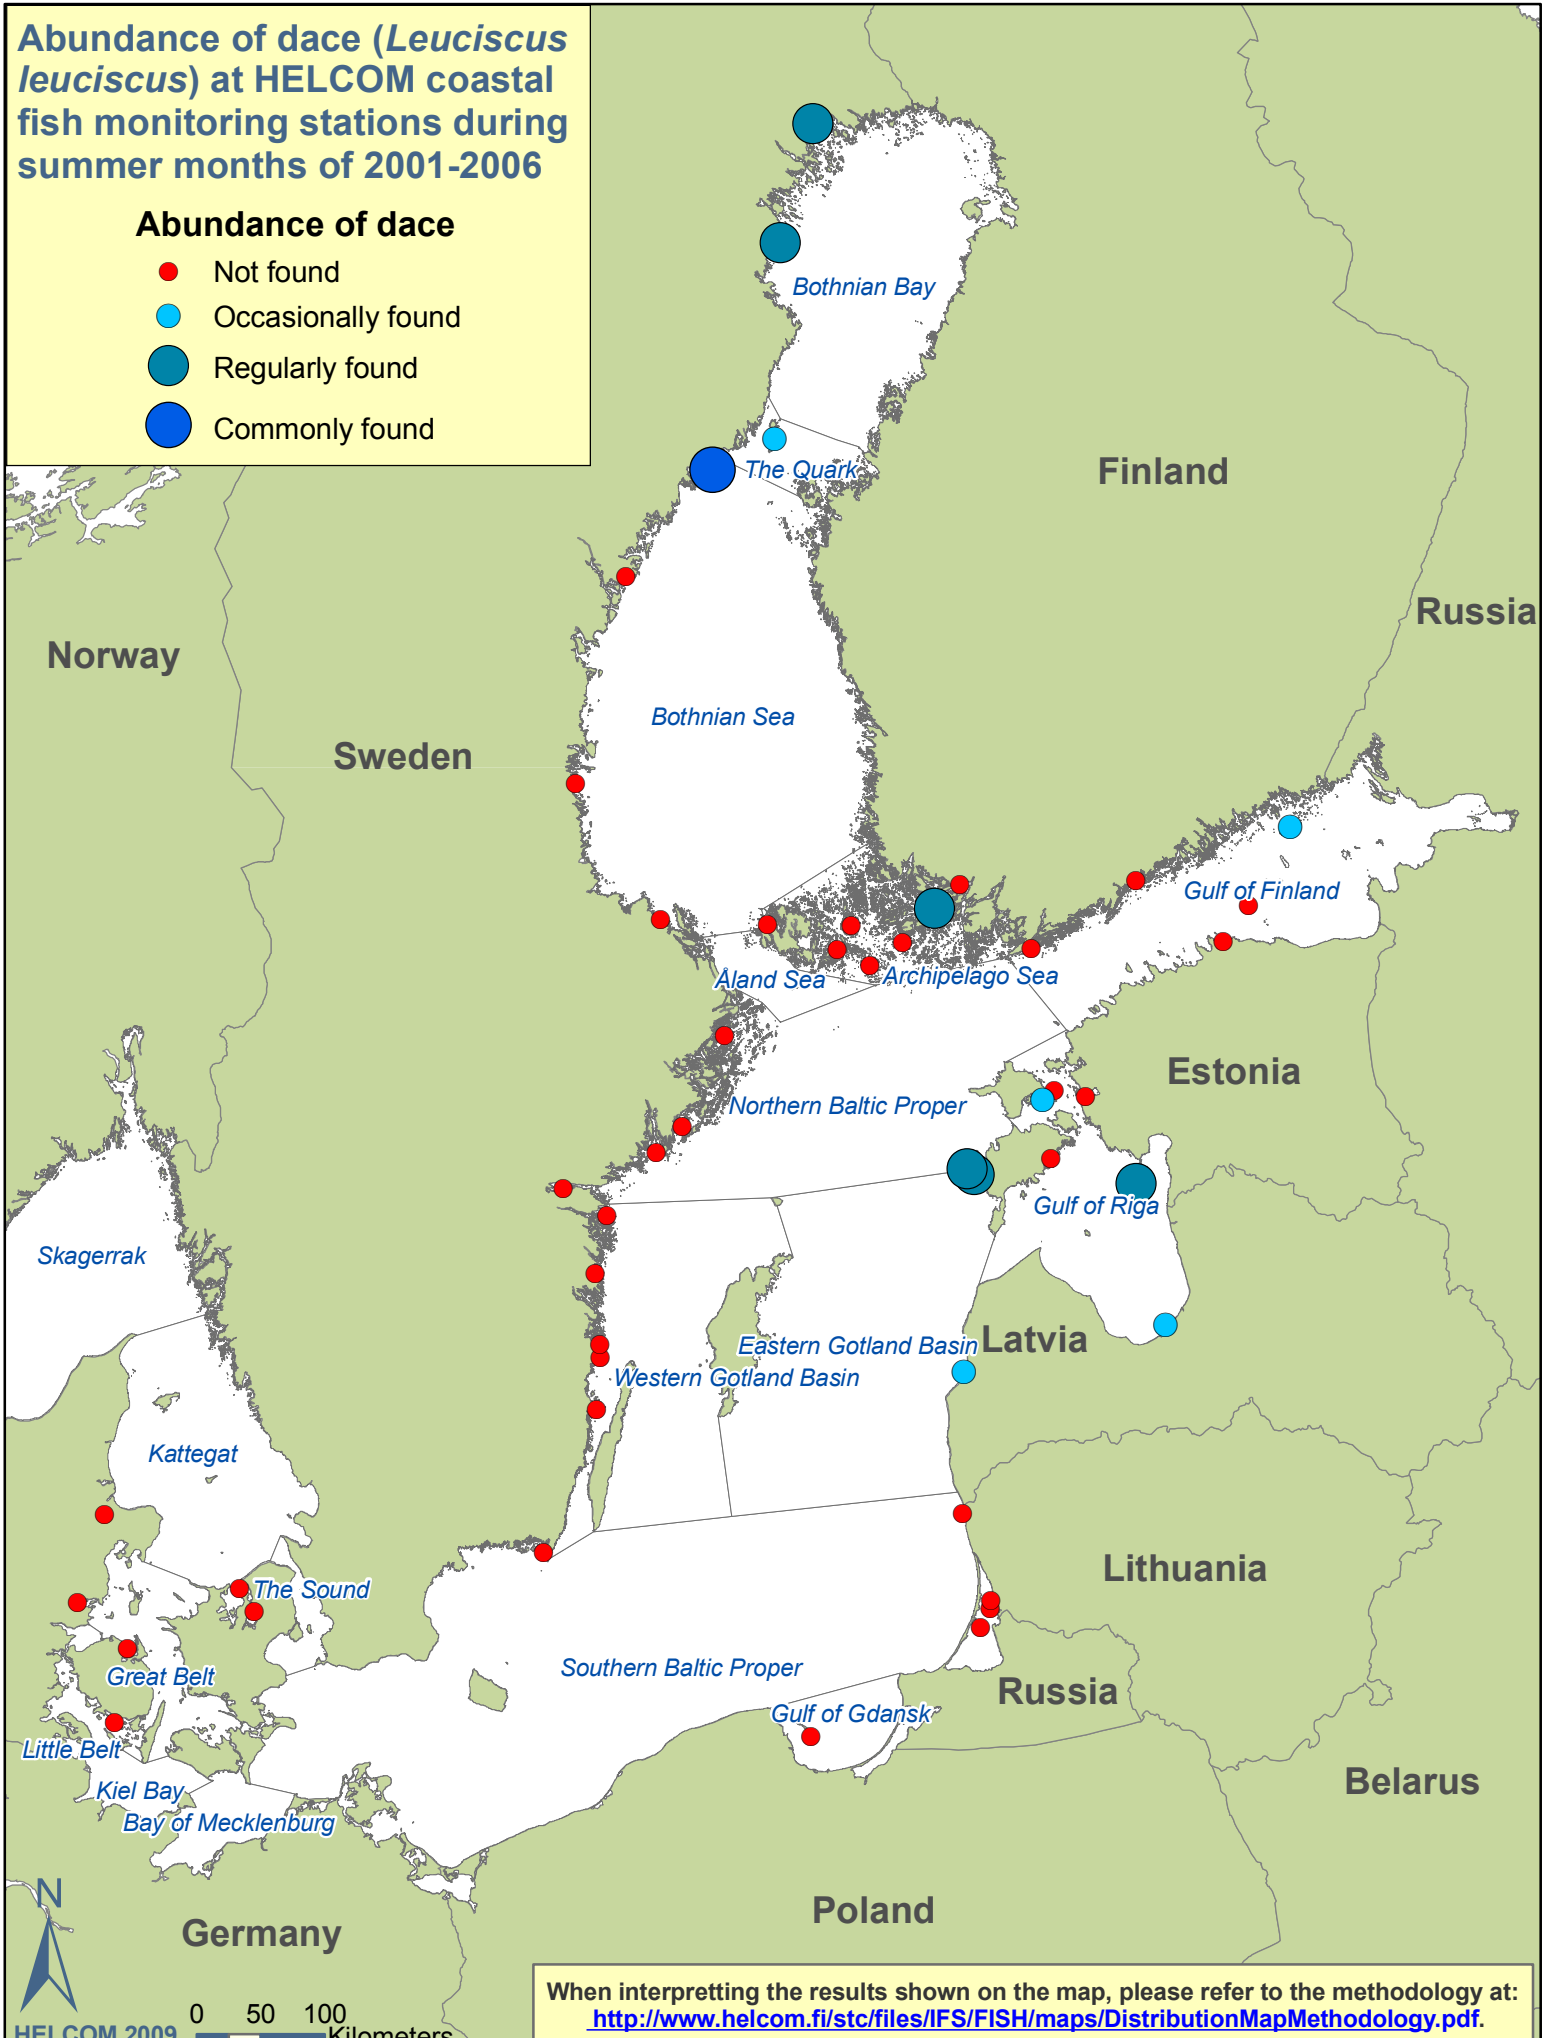

Abundance of dace (*Leuciscus leuciscus*) at HELCOM coastal fish monitoring stations during summer months of 2001-2006

Abundance of dace

- Not found
- Occasionally found
- Regularly found
- Commonly found

When interpreting the results shown on the map, please refer to the methodology at: <http://www.helcom.fi/stc/files/IFS/FISH/maps/DistributionMapMethodology.pdf>.